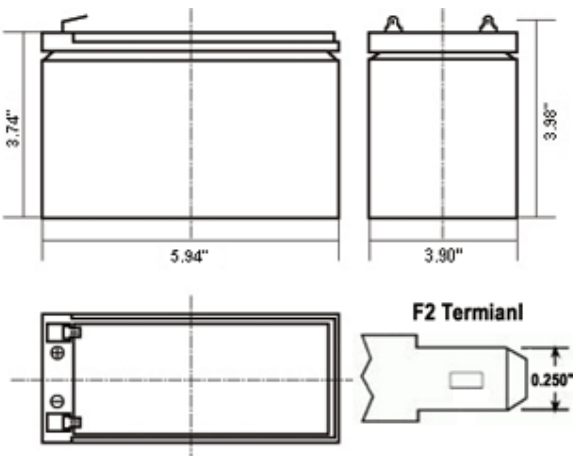

SPEC SHEET

12V 12 Ah SLA Trade Show Battery Kit

- Mobile and Versatile design to fit in island display
- Completely eliminate or lower your electric rental costs.
- No more waiting for electrical power installation
- Power 2 LED 5w Telescoping Display Arm lights for up to 15 hours on a full charge.
- Easy to setup, No need for under-carpet outlets.
- Full charge in just over 4-6 hours
- Easy to use with our LED arm lights, LED Puck lights, LED Ribbon Tape Lights, etc.
- In-house technical expertise can adapt our Trade show Battery Kit to almost any LED Lighting.

Specifics

Battery: Sulphuric Acid
Input: 12V/12Ah
Output: 12V/12Ah
Charging Time: Up to 6 Hours
Lifespan: >500 times Life Cycle
Size: 5.94" L x 3.9" W x 3.74" H
Environment: Suitable for Indoor Dry Location
Included items: x1 Trade Show Battery