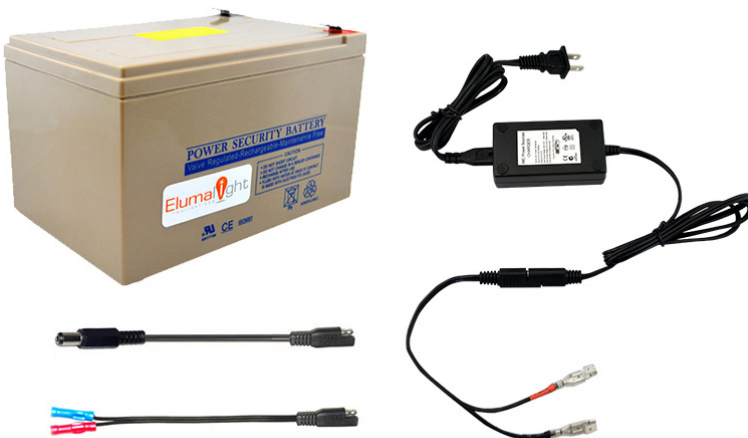

SPEC SHEET

12V 12 Ah SLA Trade Show Battery Kit

- Mobile and Versatile design to fit in island display
- Completely eliminate or lower your electric rental costs.
- No more waiting for electrical power installation
- Power 2 LED 5w Telescoping Display Arm lights for up to 15 hours on a full charge.
- Easy to setup, No need for under-carpet outlets.
- Full charge in just over 4-6 hours
- Easy to use with our LED arm lights, LED Puck lights, LED Ribbon Tape Lights, etc.
- In-house technical expertise can adapt our Trade show Battery Kit to almost any LED Lighting.

STDC12-12

Description

Our 12V 12 Ah SLA Trade Show Battery powers selection of LED Trade Show Exhibit Lights up to 15 hours on a full charge. Once depleted, this versatile device fully recharges in up to 6 hours with our 5A STDC12-5000 Charger.

Our Trade Show Battery is much more than just a simple battery pack capable of powering our LED exhibit and display lights. So go off the grid and stop paying those outrageous electric fees at the trade show venues. The 12V 12 Ah SLA Trade Show Battery Kit pays for itself after only one or two events!

Specifics

Battery: Sulphuric Acid
Input: 12V/12Ah
Output: 12V/12Ah
Charging Time: Up to 6 Hours
Lifespan: >500 times Life Cycle
Size: 5.94" L x 3.9" W x 3.74" H
Environment: Suitable for Indoor Dry Location
Included items: x1 Trade Show Battery