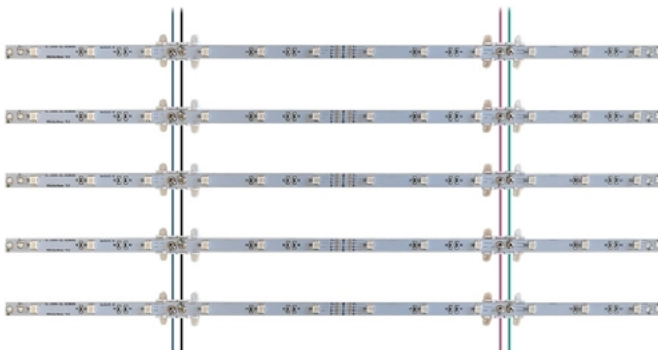

RGB LED LADDER BACKLIGHT 80" x 20"

SPECIFICATION SHEET

STDC-SL010RGB

Description:

The RGB LED Ladder Backlight is our newest industry-leading backlighting technology. It is powerful, energy efficient, and affordable. Our RGB LED Ladder Light is the most advanced and versatile lighting solution for illuminated signs, fabric displays, and general back-lighting applications. For a variety of different size boxes, it uses backlight design. The advantage is that there is no dark areas or hotspots. Additionally, it adopts flexible curl design which can be applied to curved surfaces. It's installation and packaging are very convenient. RGB LED backlight Ladder is the perfect way to illuminate with vibrant colors.

Applications:

Graphic Display, Lightbox, AD Board, Signage, etc.

Features:

- Colorful Illumination
- Reliable and Predictable Lighting Results
- Powered by High Quality RGB LED Chip-set
- Energy Efficient Light Output
- Easy Installation
- 40 Strips per Roll - STDC-SL010RGB Single Side
- Drivers are sold separately, see related products for more details

Specification:

Wattage: 2.4w per Strip - 96w per sheet
Voltage: DC12V ± 0.5V
LED Color: RGB (Red, Green, Blue)
Brightness: 90 Lumen per Strip
 3600 Lumen per Sheet
Beam Angle: 120°
Number of LEDs: 12 LED Chips per Strip
 480 LED Chips per Sheet
Size: 80" H x 20" W
 1.5" Spacing Between Strips
Lifespan: ± 30,000 - 50,000 hours
Working Temp: -20°C - 50°C
Power Method: Hardwiring to RGB Controller & Power Supply

"T" connector means you can adjust the height in 2" increments. Can be hung by inserting heavy string or nylon zip ties.

Back-Lit LED Ladder Light Mounting Kit Included