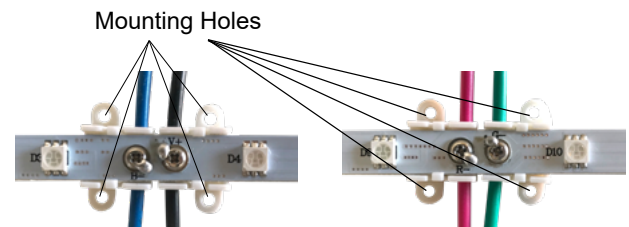

"T" connector means you can adjust the height in 2" increments. Can be hung by inserting heavy string or nylon zip ties.

Back-Lit LED Ladder Light Mounting Kit Included