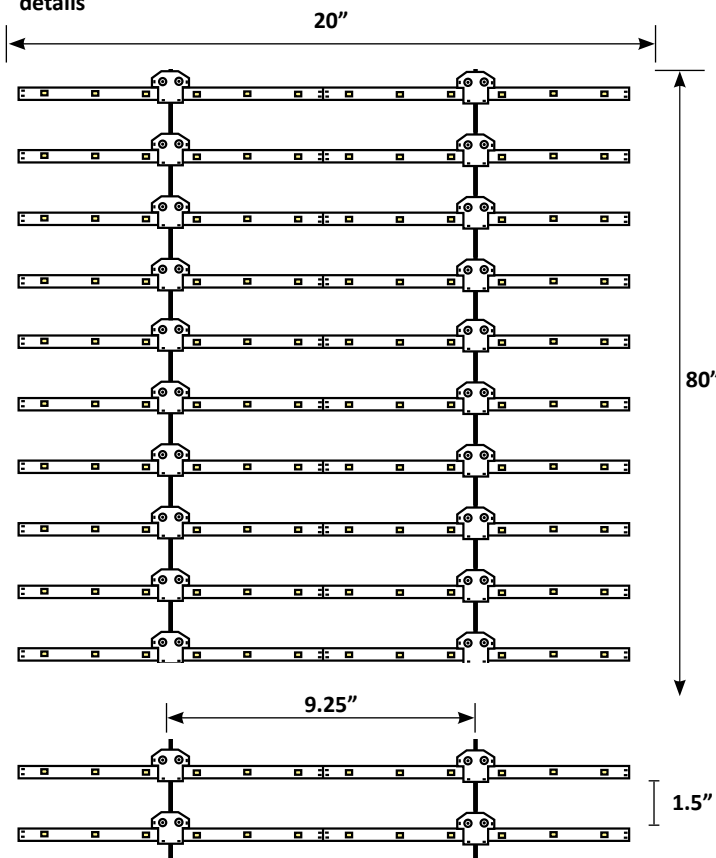

RGB LED LADDER BACKLIGHT 80" x 20"

SPECIFICATION SHEET

STDC-SL010RGB

Description:

The RGB LED Ladder Backlight is our newest industry-leading backlighting technology. It is powerful, energy efficient, and affordable. Our RGB LED Ladder Light is the most advanced and versatile lighting solution for illuminated signs, fabric displays, and general back-lighting applications. For a variety of different size boxes, it uses backlight design. The advantage is that there is no dark areas or hotspots. Additionally, it adopts flexible curl design which can be applied to curved surfaces. It's installation and packaging are very convenient. RGB LED backlight Ladder is the perfect way to illuminate with vibrant colors.

Applications:

Graphic Display, Lightbox, AD Board, Signage, etc.

Features:

- Colorful Illumination
- Reliable and Predictable Lighting Results
- Powered by High Quality RGB LED Chip-set
- Energy Efficient Light Output
- Easy Installation
- 40 Strips per Roll - STDC-SL010RGB Single Side
- Drivers are sold separately, see related products for more details

Specification:

Wattage: 2.4w per Strip - 96w per sheet
Voltage: DC12V ± 0.5V
LED Color: RGB (Red, Green, Blue)
Brightness: 90 Lumen per Strip
 3600 Lumen per Sheet
Beam Angle: 120°
Number of LEDs: 12 LED Chips per Strip
 480 LED Chips per Sheet
Size: 80" H x 20" W
 1.5" Spacing Between Strips
Lifespan: ± 30,000 - 50,000 hours
Working Temp: -20°C - 50°C
Power Method: Hardwiring to RGB Controller & Power Supply

"T" connector means you can adjust the height in 2" increments. Can be hung by inserting heavy string or nylon zip ties.

Back-Lit LED Ladder Light Mounting Kit Included