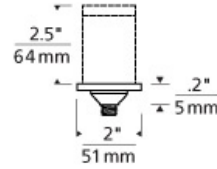

F R E E J A C K

FreeJack Port Alone T20

DESCRIPTION

Minimal 1-1/2" diameter, 2-1/2" deep. Can be installed in a range of locations. Access to back of ceiling is not needed.

INSTALLATION

Mounts to Tech Lighting's special cylindrical 1-1/2" diameter, 2-1/2" deep junction box (included). Access to back of ceiling is not needed. If wall mounting, head should be no longer than 6".

OTHER

For use with remote transformer and any FreeJack pendant or head (sold separately).

freejack port alone

ORDERING INFORMATION

ST-700FJFCP

SHAPE OR SIZE

1.5" ROUND

FINISH