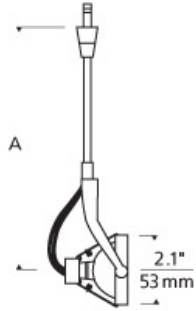

Sportster Head

straight

with eggcrate
louver

DESCRIPTION

Minimal stylish head rotates 360° and pivots 180°. Eggcrate louver included. Low-voltage, MR16 lamp of up to 75 watts (not included).

INSTALLATION

Socket terminates with FreeJack male connector, which may be installed into a system connector. Elements ordered with a system prefix include a connector for that system.

ACCESSORIES & OPTICAL CONTROLS

Colored Lens, Dichroic Lens, Diffuser Lens, Eggcrate Louver, Linear Spread Lens, Soft Focus Lens, UV Filter

WEIGHT

0.94-2.28lb / 0.43-1.03kg ±

PRODUCT INFORMATION

ST-700SS6

MO MONORAIL

LENGTH (A)

- 04 4.5"
- 06 6"
- 12 12"
- 18 18"
- 24 24"

FINISH

- C CHROME
- S SATIN NICKEL