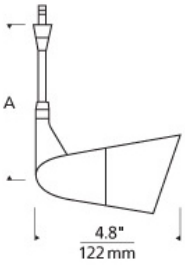

burnt sienna

linen

metal

DESCRIPTION

Clean European-inspired head with a plated or matte painted finish. Head rotates 360°; pivots 180° to direct the beam. Includes Snap Louver Lens Holder. Can hold a single lens or louver (sold separately). Low-voltage, MR16 lamp of up to 50 watts (not included).

INSTALLATION

Socket terminates with FreeJack male connector, which may be installed into a system connector. Elements ordered with a system prefix include a connector for that system.

ACCESSORIES & OPTICAL CONTROLS

Colored Lens, Dichroic Lens, Diffuser Lens, Eggcrate Louver, Linear Spread Lens, Soft Focus Lens, UV Filter

WEIGHT

0.64lb / 0.29kg ±

PRODUCT INFORMATION

ST-700SCAN

FJ FREEJACK
MO MONORAIL

LENGTH (A)

03 3"
06 6"
12 12"