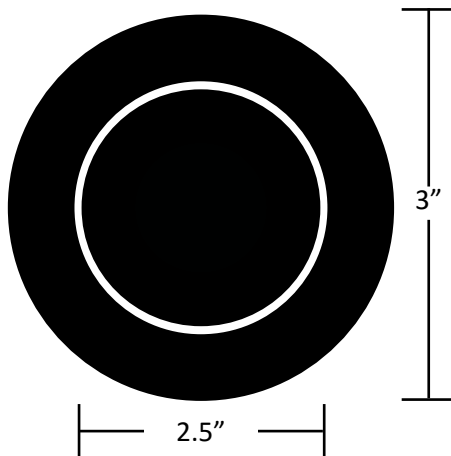

SPEC SHEET

LED 7 Watt Deep Cone

STDC130

- Energy Efficient
- Easy to Install
- Available in Warm White 3000k and Cool White 5000k

Description

The LED 7 Watt Deep Cone recessed light is perfect for your ceiling for a stylish room upgrade. Our LED Recessed Deep Cone fixtures are 7 Watts and are equivalent to a 75 Watt MR16 halogen but without the heat and UV effects. This LED Fixture is available in 4 new finishes and includes high tension mounting clips for easy installation.

Specifics:

| | |
|----------------------|---|
| Output: | 7 Watts/500mA |
| Color Temp.: | Cool White 5k or Warm White 3k |
| Brightness: | 700 Lumens |
| Beam Angle: | 40° - 60° |
| CRI: | 85+ |
| Size: | 3" O.D. x 2-1/4" H. |
| Cut-out Size: | 2-3/4" |
| Finish: | White, Black, Silver, or Bronze |
| Lifespan: | ± 30,000 - 50,000 hours |
| Mounting: | Recessed |
| Environment: | Suitable for Indoor Dry Location |
| Power Supply: | 500mA LED Drivers |
| Installation: | The LED 7 Watt Deep Cone includes quick connect to connect 1 fixture to compatible driver. Hardwire connection is required if connecting more than 1 fixture. |