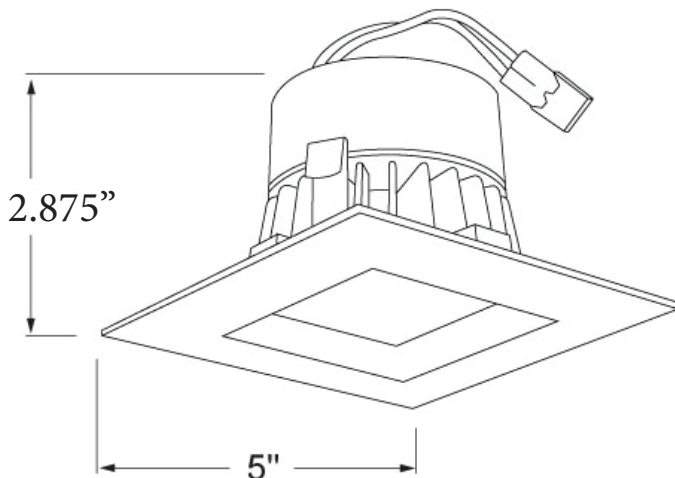

SPEC SHEET

4" LED Smooth Square Reflector Insert

- Modern Design
- Energy Efficient
- Easy to Install

ST-44230W

Description

Energy efficient LED Smooth Square Reflector Insert suitable for use in fixtures installed in insulated ceilings.

Specifics

Wattage:	10w
Voltage:	120v AC
Color Temp.:	3000k Warm White
Brightness:	715 Lumens
Beam Angle:	90°
CRI:	90+
Dimmable:	Yes, with compatible dimmer
Size:	5" L x 5" W x 2.875" H
Lifespan:	± 30,000 - 50,000 hours
Mounting:	- Suitable for use in fixtures installed in insulated ceilings. - Suitable for installation in tall and shallow cans. - Suitable for new construction and remodel housings. - Suitable for installation into a 4" recessed fixtures with 2-wire connector. - Suitable for installation into a 4" recessed fixtures with medium base socket, using adaptor (included).
Finish:	White or Bronze
Labels:	- Energy Star Listed - cULus Wet Listed - CEC Title 24 Listed - Meets ASTM-E283 Air Tight requirements
Warranty:	5 Year Limited Warranty